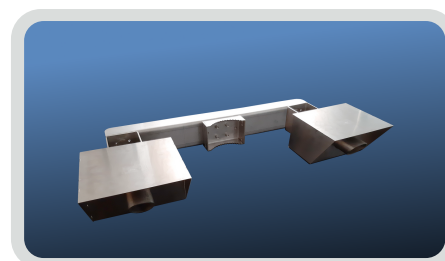

RAM11

Over Height Vehicle Detection

Twin single-beam laser for over height vehicle detection

The RAM Series have been developed to prevent strikes and collisions against roads infrastructures such as bridges, tunnels, underpasses, etc. In fact, Infrastructure strikes are costly to both highway and road network operators; creating hours of delay and disruption. Therefore, it is mandatory to have an accurate system that warns drivers in advance if their vehicles exceed the maximum height approaching overhead structure.

RAM 11 is based on two single beam lasers, with a high detection frequency (up to 1KHz) and a narrow angle to detect small objects.

The light emitted (infrared light pulses) is reflected in order to be recognized by the receiver filtering the environmental light noises. The lasers are positioned horizontally in order to detect the vehicle travel's direction. It is important to highlight that RAM11, compared to RAM01, strongly reduces false alarms. RAM 11 is installed on the road's side and can detect overheight vehicle on 3-4 lanes.

Compared to systems based on photocells with transmitter and receiver, the RAM series have the advantage of easy installation as they are placed at the road's side; and they don't need to collimate transmitter and receiver.

The RAM11 is also able to provide the lane in which the overheight vehicle has travelled and operates under night and day conditions.

ALARM

RAM11 provides alarms in different ways when an over height vehicle is detected: relay contact; digital output.